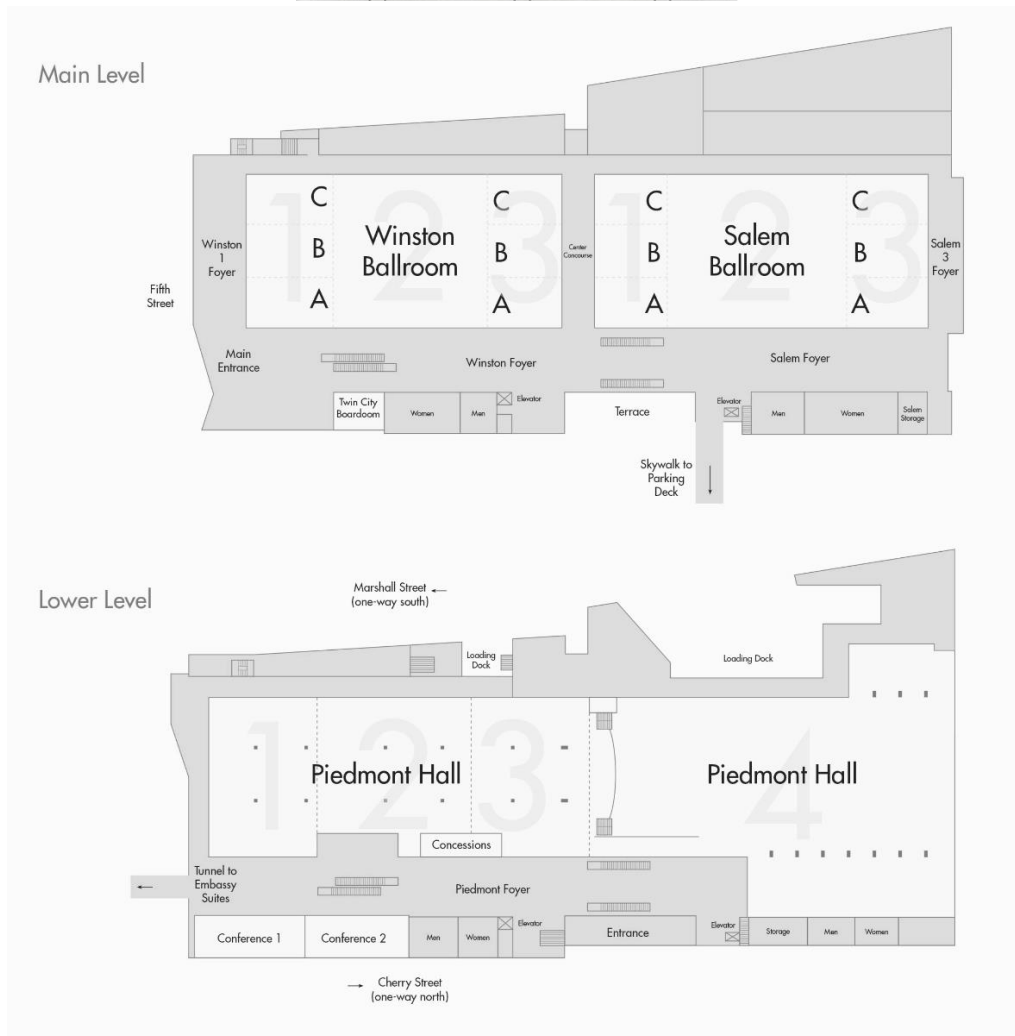

Benton Convention Center (Conference Area): 301 W. 5th Street, Winston-Salem, NC 27101

The conference will occur on the Main Level of the Benton Convention Center in the Winston Ballroom (see the area highlighted in red above). Look for the registration booth at the Main Entrance (see the blue star above) to check in for the event.

You can walk outside of the Marriott or the Embassy Suites to arrive at the Benton Convention Center using the street map on the previous page.

In the case of inclement weather, you can reach the Benton Convention Center while remaining inside. The Marriott connects to the Embassy Suites by way of an over the street walkway and the Embassy Suites connects to the Benton Convention Center by way of an underground tunnel. The underground tunnel will enter the lower floor of the Benton Convention Center, so you will need to get to the main floor to access the conference area.